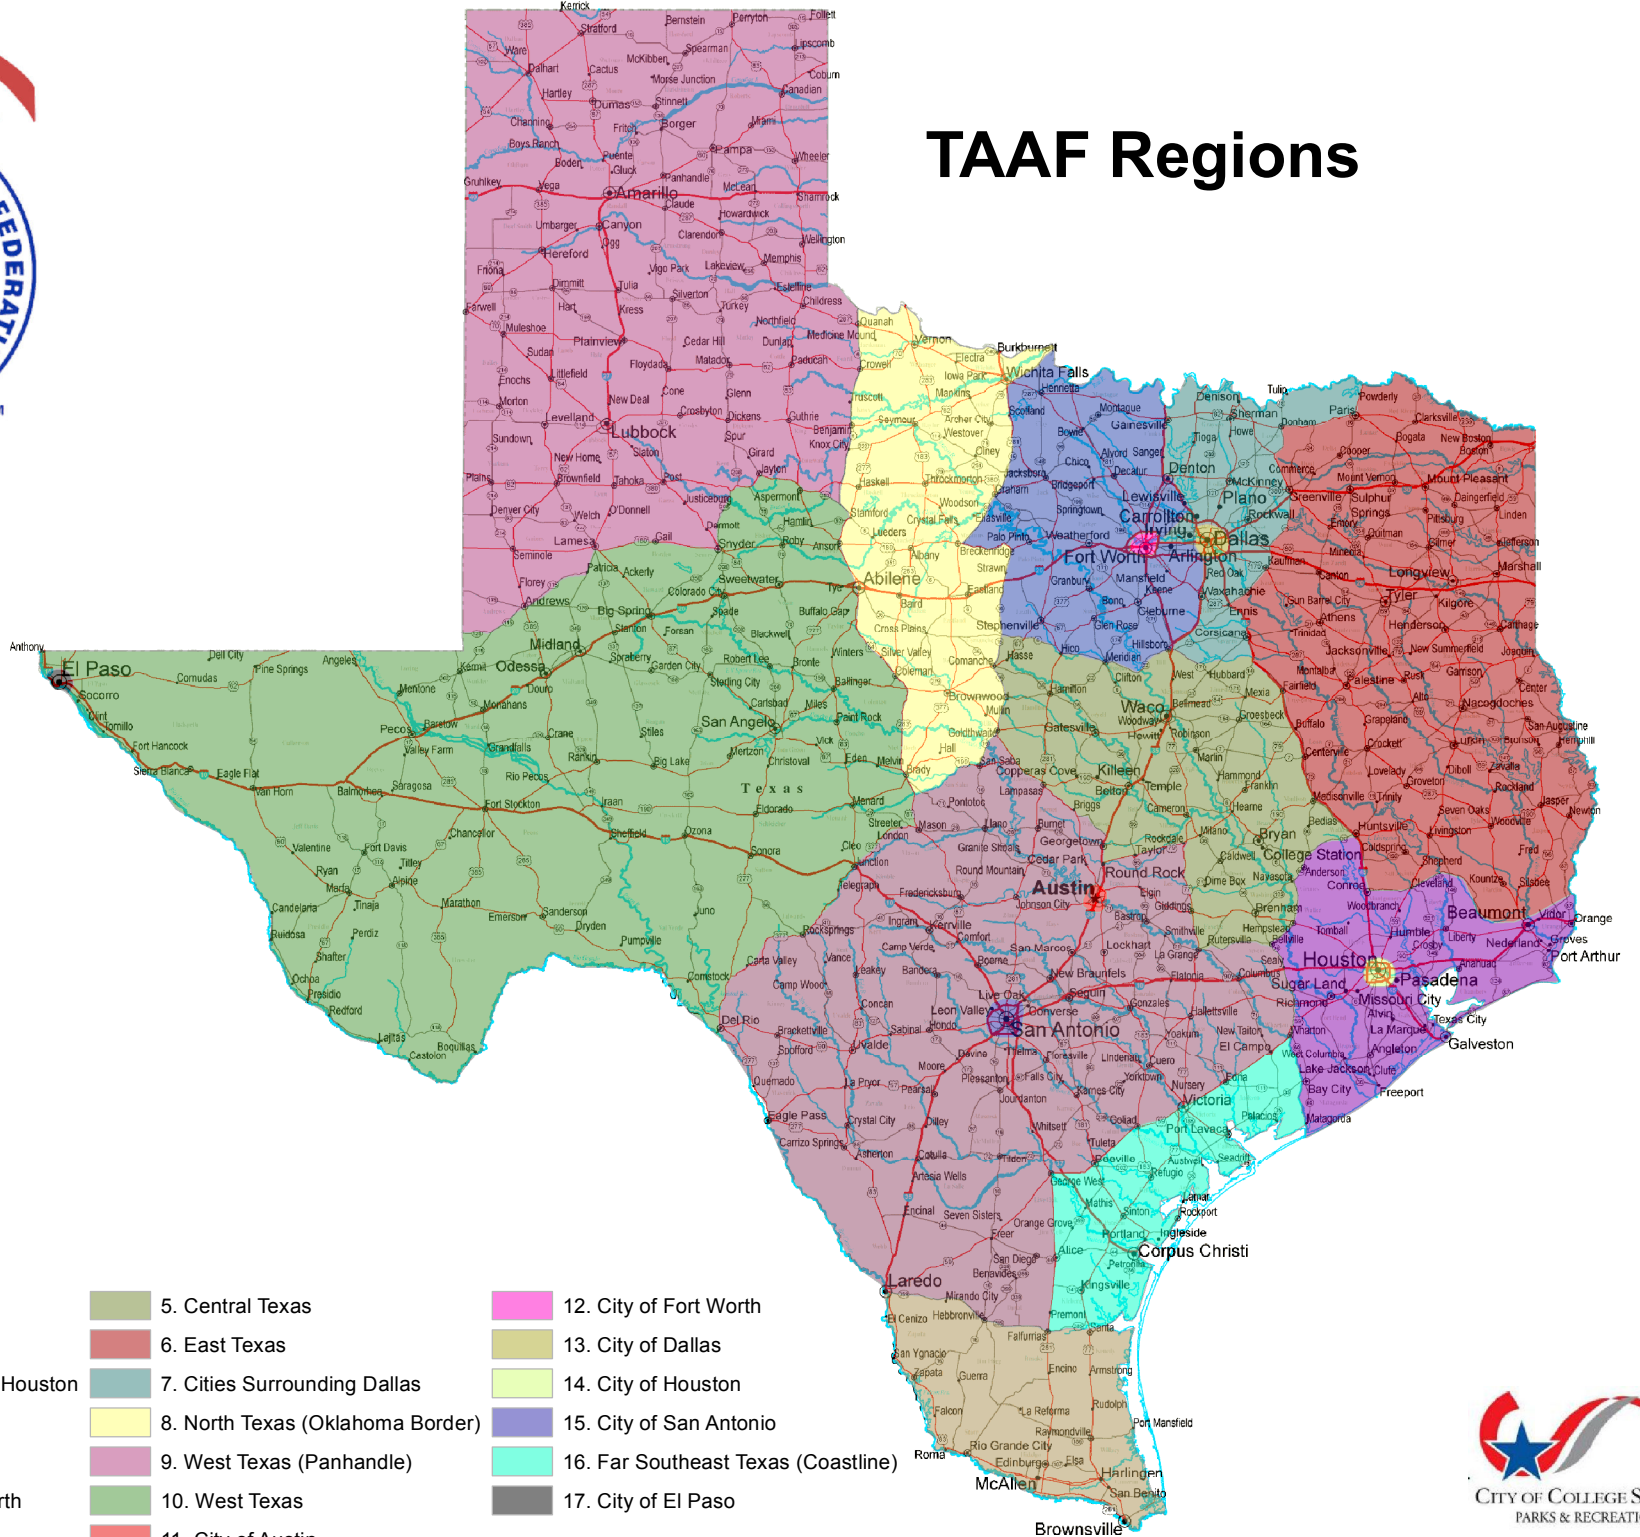

TAAF Regions

TAAF Regions

- 1. Coastal Cities Surrounding Houston
- 2. The Valley
- 3. South Central Texas
- 4. Cities Surrounding Fort Worth

- 5. Central Texas
- 6. East Texas
- 7. Cities Surrounding Dallas
- 8. North Texas (Oklahoma Border)
- 9. West Texas (Panhandle)
- 10. West Texas
- 11. City of Austin

- 12. City of Fort Worth
- 13. City of Dallas
- 14. City of Houston
- 15. City of San Antonio
- 16. Far Southeast Texas (Coastline)
- 17. City of El Paso